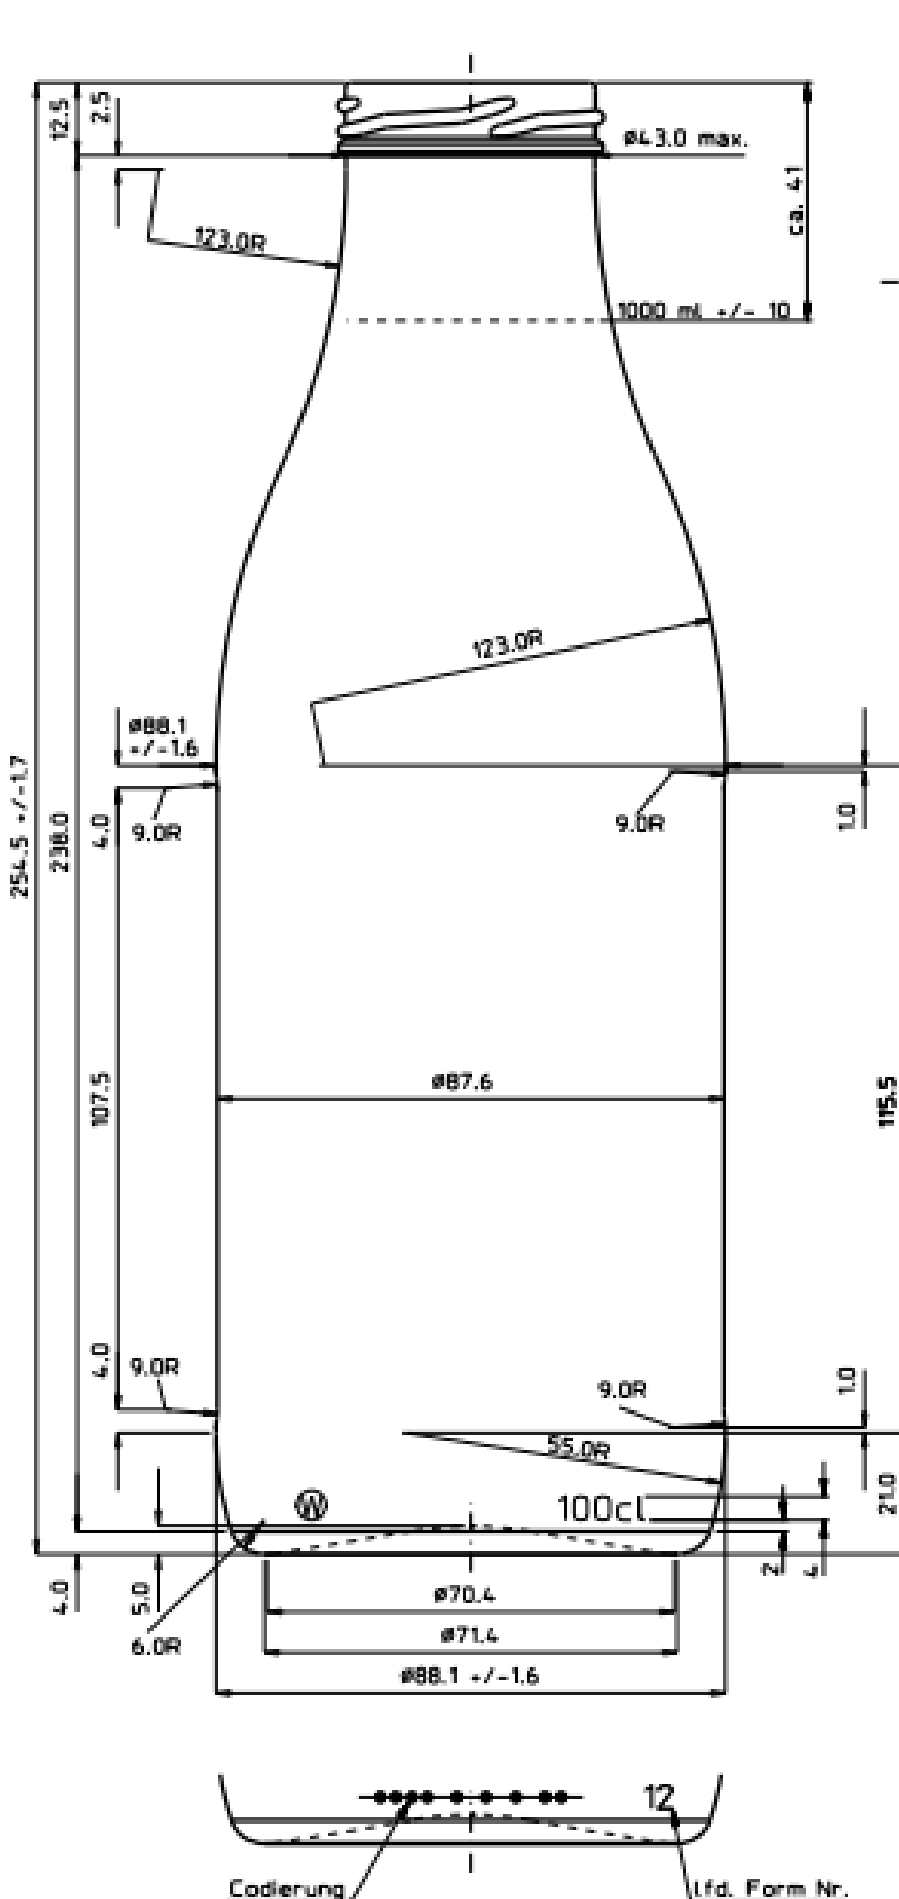

Milk Bottle

1 Litre

Capacity	1000ml
Height	25.45cm
Diameter	8.81cm
Colour	Clear Glass
Neck Finish	Twist 48mm
Label Size	11.55cm

Wares of Knutsford Ltd.

+44 (0) 1477 53224
info@waresofknutsford.co.uk

Committed to a sustainable world